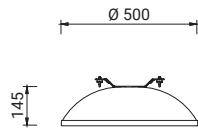

 Code

Code Ordering example: **ZDCXCS0803 W/N CS1 ES/FP 08**

ZODIAC

DIMENSIONAL

ZODIAC XS CENTRO STRADA

WIND RESISTANCE

ZODIAC XS CENTRO STRADA

WEIGHT (Kg)