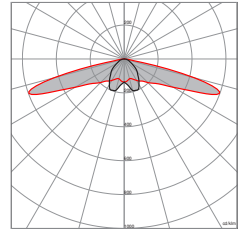

ZODIAC XS CS 1

Code	Lm LED	Lm Out	Watt Out	Lm Watt Out	Relamping
ZDCXCS0803W/NCS1ES/FP08	2435	2240	15	> 150	SAP50
ZDCXCS0804W/NCS1ES/FP08	3575	3290	23	> 143	SAP70
ZDCXCS0806W/NCS1ES/FP08	5025	4620	35	> 133	JM70
ZDCXCS1203W/NCS1ES/FP08	4230	3890	26	> 147	MBF125
ZDCXCS1206W/NCS1ES/FP08	7535	6935	52	> 133	MBF150
ZDCXCS1207W/NCS1ES/FP08	8060	7415	57	> 131	JM150

W/N= **W** (3000 K) | **N** (4000 K)

ES/FP= **ES** ON/OFF | **FP** DALI

Lm Led/Lm Out:
Standard - **N** (4000 K)
-8% - **W** (3000 K)

ZODIAC XS CS 2

Code	Lm LED	Lm Out	Watt Out	Lm Watt Out	Relamping
ZDCXCS0803W/NCS2ES/FP08	2435	2240	15	> 150	SAP50
ZDCXCS0804W/NCS2ES/FP08	3575	3290	23	> 143	SAP70
ZDCXCS0806W/NCS2ES/FP08	5025	4620	35	> 133	JM70
ZDCXCS1203W/NCS2ES/FP08	4230	3890	26	> 147	MBF125
ZDCXCS1206W/NCS2ES/FP08	7535	6935	52	> 133	MBF150
ZDCXCS1207W/NCS2ES/FP08	8060	7415	57	> 131	JM150

W/N= **W** (3000 K) | **N** (4000 K)

ES/FP= **ES** ON/OFF | **FP** DALI

Lm Led/Lm Out:
Standard - **N** (4000 K)
-8% - **W** (3000 K)

Full Program: functionalities available on request

If not specified in the order, the product (FP) will be supplied in standard DALI version.
For any further information see at page 66-67.

Code

Code Ordering example: **ZDCXCS0803 W/N CS1 ES/FP 08**