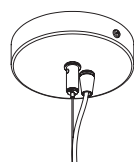

### IT

Apparecchio decorativo per installazione a sospensione.  
Corpo in alluminio tornito.  
Sorgente luminosa a LED (lampada E27).  
Verniciatura con polveri epossidiche antigraffio.

### EN

Decorative suspension lighting fitting.  
Turned aluminum body.  
LED light source (lamp E27).  
Painted with scratch-resistant epoxy powders.

## UFO BEAM ANGLE | DIMENSIONS

Size	X (mm)	Z (mm)	Kg
01	Ø 500	95	1,2

Min and Max room temperature: -20°+45° C.

## UFO INSTALLATION FEATURES

Rose ceiling for brick installation Ø 120 mm H 25 mm  
 with suspension cable, lenght: 2 mt included.