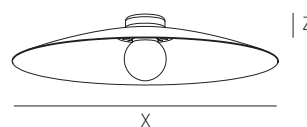

Min and Max room temperature: -20°+45° C.