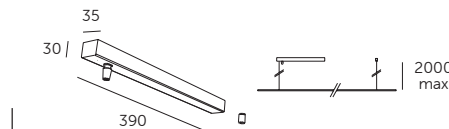

SOO sd BEAM ANGLE | DIMENSIONS

Size	X [mm]	Y [mm]	Z [mm]	Kg
01	1500	180	50	1,5
02	2000	220	50	1,9

Min and Max room temperature: -20°+45° C.

SOO ACCESSORIES

YKT10301 + ○ COLOUR

Rose ceiling for installation with ceiling panel, remote driver.