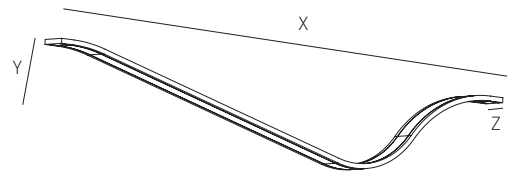

SOO sd BEAM ANGLE | DIMENSIONS

Size	X [mm]	Y [mm]	Z [mm]	Kg
01	1500	180	50	1,5
02	2000	220	50	1,9

Min and Max room temperature: -20°+45° C.

SOO ACCESSORIES

YKT10301 + ○ COLOUR

Rose ceiling for installation with ceiling panel, remote driver.