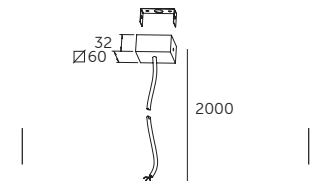

YKT10501 + ○ COLOUR

Rose ceiling for brick installation without driver housing. For remote driver 24 Volt max 5 mt.