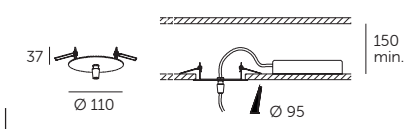

ES

Luminaria decorativa de suspensión. Cuerpo ultraplano de aluminio extruido calandrado. Fuente de iluminación LED directa. Barnizado con polvo epoxi anti-rayado. Difusor de policarbonato opal (código OP), microprismatico UGR19 (código MP). Cables de suspensión de acero ajustables y cable de alimentación L=2m incluidos. Balasto externo incluido. Roseta electricada no incluida, a pedir por separada.

EN

Decorative suspension lighting fitting. Extruded calendered aluminum ultra-flat body. Direct LED light source. Painted with scratch-resistant epoxy powders. Opal polycarbonate diffuser (code OP), microprismatic UGR 19 (code MP). Supplied complete with adjustable steel suspensions and power cable L = 2m. External driver included. Rose ceiling for electrical connection not included, to be ordered separately.

SOO sd BEAM ANGLE | DIMENSIONS

Size	X [mm]	Y [mm]	Z [mm]	Kg
01	1500	180	50	1,5
02	2000	220	50	1,9

Min and Max room temperature: -20°+45° C.

SOO ACCESSORIES

YKT10301 + ○ COLOUR

Rose ceiling for installation with ceiling panel, remote driver.