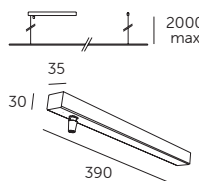

SOO ACCESSORIES

KT10301 + ○ COLOUR

Rose ceiling for installation with ceiling panel, remote driver.

YSR-KRO230 + ○ COLOUR (max 60W) ∅ 230 H45

YSR-KRO290 + ○ COLOUR (max 110W) ∅ 290 H45

Rose ceiling for brick installation with driver housing.

YKT10401 + ○ COLOUR

Rose ceiling for brick installation with driver housing.

YKT10402 + ○ COLOUR

Rose ceiling for brick installation with driver housing.