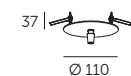

SOO ACCESSORIES

KT10301 + ○ COLOUR

Rose ceiling for installation with ceiling panel, remote driver.

YSR-KRO230 + ○ COLOUR (max 60W) ∅ 230 H45

YSR-KRO290 + ○ COLOUR (max 110W) ∅ 290 H45

Rose ceiling for brick installation with driver housing.

YKT10401 + ○ COLOUR

Rose ceiling for brick installation with driver housing.

YKT10402 + ○ COLOUR

Rose ceiling for brick installation with driver housing.