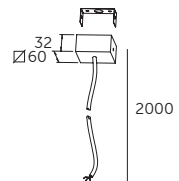

YKT10501 + ○ COLOUR

Rose ceiling for brick installation without driver housing. For remote driver 24 Volt max 5 mt.