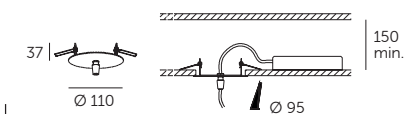

ES

Luminaria decorativa de suspensión. Cuerpo ultraplano de aluminio extruido calandrado. Fuente de iluminación LED directa. Barnizado con polvo epoxi anti-rayado. Difusor de policarbonato opal (código OP), microprismatico UGR19 (código MP). Cables de suspensión de acero ajustables y cable de alimentación L=2m incluidos. Balasto externo incluido. Roseta electrificada no incluida, a pedir por separada.

EN

Decorative suspension lighting fitting. Extruded linear aluminum ultra-flat body. Direct LED light source. Painted with scratch-resistant epoxy powders. Opal polycarbonate diffuser (code OP), microprismatic UGR 19 (code MP). Supplied complete with adjustable steel suspensions and power cable L = 2m. External driver included. Rose ceiling for electrical connection not included, to be ordered separately.

SOO ad BEAM ANGLE | DIMENSIONS

Size	X [mm]	Y [mm]	Z [mm]	Kg
01	1500	200	50	1,5
02	2000	300	50	1,9

Min and Max room temperature: -20°+45° C.

SOO ACCESSORIES

YKT10301 + ○ COLOUR

Rose ceiling for installation with ceiling panel, remote driver.