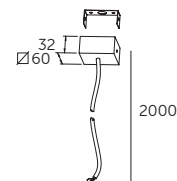

KT10501 + ○ COLOUR

Rose ceiling for brick installation without driver housing. For remote driver 24 Volt max 5 mt.