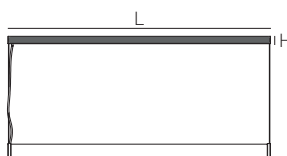

OPALIA BEAM ANGLE | DIMENSIONS

Size	X [mm]	Y [mm]	Z [mm]	Kg
01	1210	ø 83	ø 89	3,6
02	1590	ø 83	ø 89	4,5

Min and Max room temperature: -20°+45° C.

OPALIA ACCESSORIES

KT10301 + ○ COLOUR

Rose ceiling for installation with ceiling panel, remote driver.