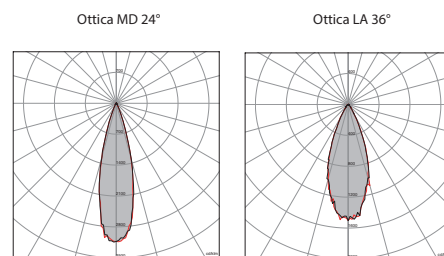

Temperatura ambiente min. - max: -10°+40° C.
Lumen: flusso totale in uscita con 3000K CRI>90.
Watt: potenza di sistema
Tolleranza ± 10%

Min and Max room temperature: -10°+40° C.
Lumen: total output flux with 3000K CRI>90.
Watt: system power
Tolerance ± 10%

H (m)	Ø (m)	H (m)	Ø (m)
1	0.4	1	0.7
2	0.8	2	1.4
3	1.3	3	2.1
4	1.7	4	2.7
5	2.1	5	3.4