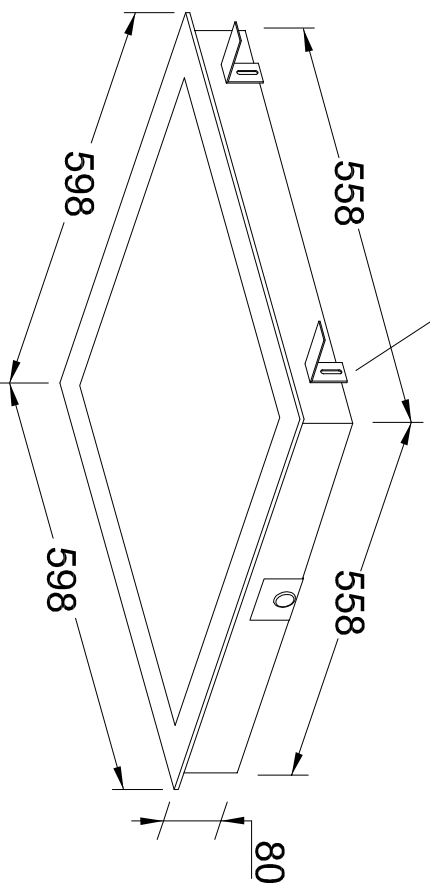

CLIP IN LIGHTING FIXTURE

ADJUSTABLE BRACKET

CORNERS DETAIL