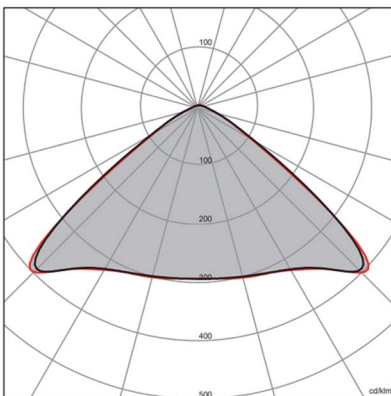

Gear tray from aluminim profile.

High efficient PMMA optics efficiency 92%

LED light source 201lm/W at Tp. 50°

Colour tolerance: 3-step MacAdam

Direct light emission.

Built-in electronic driver ON/OFF

On request: dimmable DALI (code DL)

FOTOMETRIE | PHOTOMETRIES

TORINO 3R COMFORT LED

IDEALLUX s.r.l. Via Casinghino 11 - 27024 Cilavegna PV - Italia
Tel. +39 0381 969 814 Fax + 39 0381 669 709 www.ideallux.it

TORINO 3R COMFORT

Lumen	Watt	Lumen Watt	L Lunghezza L Length	K	Fascio Beam	Alimentazione Power Supply	Colore Colour
12288 16320	64 85	192 192	1500 2000	N: 4000	LA: fascio largo <i>wide beam</i>	-: CAE A RICHIESTA <i>ON REQUEST</i> DL: DALI	● 01: Bianco White ● 03: Nero Black