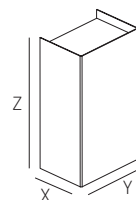

TALÈ M MAGNETIC COVER

Code	Size	Colour
YTAFM145	01	○
YTAFM175	02	○
YTAFM325	03	○

TALÈ M STANDARD COLOUR SELECTION

● **WI** | White Irazu ● **BLL** | Black Lava

TALÈ M ON REQUEST COLOUR SELECTION

● **BF** | Beige Futuna ● **SB** | Silver Bombalai ● **GK** | Gold Karkar
 ● **BL** | Bronze Lario ● **RR** | Rust Rame ● **BT** | Blue Telica

TALÈ M BEAM ANGLE | DIMENSIONS

Size	X [mm]	Y [mm]	Z [mm]	Kg
01	85	120	145	1,0
02	85	120	175	1,3
03	125	180	325	2,5

Min and Max room temperature: -20°+45° C.