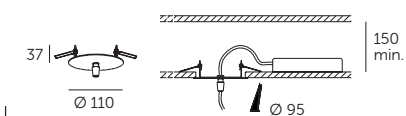

SOO ACCESSORIES

YKT10301 + ○ COLOUR

Rose ceiling for installation with ceiling panel, remote driver.