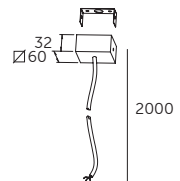

EN

Decorative suspension lighting fitting. Extruded linear aluminum ultra-flat body. Direct LED light source. Painted with scratch-resistant epoxy powders. Opal polycarbonate diffuser (code OP), microprismatic UGR 19 (code MP). Supplied complete with adjustable steel suspensions and power cable L = 2m. External driver included. Rose ceiling for electrical connection not included, to be ordered separately.

ES

Luminaria decorativa de suspensión. Cuerpo ultraplano de aluminio extruido calandrado. Fuente de iluminación LED directa. Barnizado con polvo epoxi anti-rayado. Difusor de policarbonato opal (código OP), microprismato UGR19 (código MP). Cables de suspensión de acero ajustables y cable de alimentación L=2m incluidos. Balasto externo incluido. Roseta electrificada no incluida, a pedir por separada.

SOO vd BEAM ANGLE | DIMENSIONS

| Size | X [mm] | Y [mm] | Z [mm] | Kg |
|-----------|--------|--------|--------|-----|
| 01 | 1500 | 200 | 50 | 1,5 |
| 02 | 2000 | 300 | 50 | 1,9 |

Min and Max room temperature: -20°+45° C.

SOO ACCESSORIES

YKT10301 + ○ COLOUR

Rose ceiling for installation with ceiling panel, remote driver.

YKT10401 + ○ COLOUR

Rose ceiling for brick installation with driver housing.

YKT10501 + ○ COLOUR

Rose ceiling for brick installation without driver housing. For remote driver 24 Volt max 5 mt.