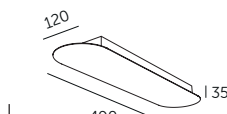

SOO ee 4000 K

Code	Diffuser	Size	Lumen Out*	Watt Tot	K	Beam angle	Driver Type	Driver Nr.	Colour
YSEE16N	OP:	01	12070	142	4000	D	ON/OFF	1	○
YSEE15N	Opal	01	6035	71	4000	D	ON/OFF	1	○
YSEE21N	MP:	02	15640	192	4000	D	ON/OFF	1	○
YSEE20N	Microprismatic	02	7820	96	4000	D	ON/OFF	1	○

SOO ee 3000 K

Code	Diffuser	Size	Lumen Out*	Watt Tot	K	Beam angle	Driver Type	Driver Nr.	Colour
YSEE16W	OP:	01	11120	142	3000	D	ON/OFF	1	○
YSEE15W	Opal	01	5560	71	3000	D	ON/OFF	1	○
YSEE21W	MP:	02	14400	192	3000	D	ON/OFF	1	○
YSEE20W	Microprismatic	02	7200	96	3000	D	ON/OFF	1	○

*Output flux with opal diffuser. With microprismatic diffuser + 10%

SOO ee STANDARD COLOUR SELECTION

● **WI** | White Irazu   ● **BLL** | Black Lava

SOO ee ON REQUEST COLOUR SELECTION

● **BF** | Beige Futuna   ● **SB** | Silver Bombalai   ● **GK** | Gold Karkar
● **BL** | Bronze Lario   ● **RR** | Rust Rame   ● **BT** | Blue Telica

SOO ee BEAM ANGLE | DIMENSIONS

Size	X [mm]	Y [mm]	Z [mm]	Kg
01	1500	300	50	3,0
02	2000	400	50	4,0

Min and Max room temperature: -20°+45° C.

SOO ACCESSORIES

YKT10301 + ○ COLOUR

Rose ceiling for installation with ceiling panel, remote driver.

YSEEKTRO + ○ COLOUR

Rose ceiling for brick installation with driver housing.

YKT10501 + ○ COLOUR

Rose ceiling for brick installation without driver housing. For remote driver 24 Volt max 5 mt.