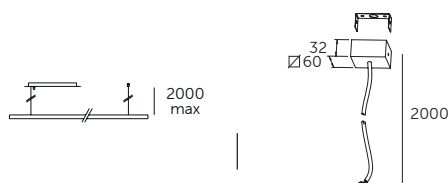

ES

Luminaria decorativa de suspensión. Cuerpo ultraplano de aluminio extruido calandrado. Fuente de iluminación LED externo. Barnizado con polvo epoxi anti-rayado. Difusor de policarbonato opal (código OP), microprismato UGR19 (código MP). Fourni con suspensiones de acero ajustables y cable de alimentación L=2m incluidos. Balasto externo incluido. Roseta electrificada no incluida, a pedir por separada.

EN

Decorative suspension lighting fitting. Extruded calendered aluminum ultra-flat body. External LED light source. Painted with scratch-resistant epoxy powders. Opal polycarbonate diffuser (code OP), microprismatic UGR 19 (code MP). Supplied complete with adjustable steel suspensions and power cable L = 2m. External driver included. Rose ceiling for electrical connection not included, to be ordered separately.

SOO ee BEAM ANGLE | DIMENSIONS

| Size | X [mm] | Y [mm] | Z [mm] | Kg |
|------|--------|--------|--------|-----|
| 01 | 1500 | 300 | 50 | 3,0 |
| 02 | 2000 | 400 | 50 | 4,0 |

Min and Max room temperature: -20°+45° C.

SOO ACCESSORIES

YKT10301 + ○ COLOUR

Rose ceiling for installation with ceiling panel, remote driver.

YSEEKTRO + ○ COLOUR

Rose ceiling for brick installation with driver housing.

YKT10501 + ○ COLOUR

Rose ceiling for brick installation without driver housing. For remote driver 24 Volt max 5 mt.