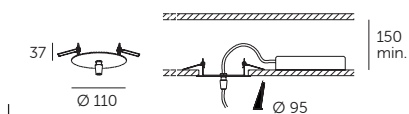

SOO ACCESSORIES

YKT10301 + ○ COLOUR

Rose ceiling for installation with ceiling panel, remote driver.