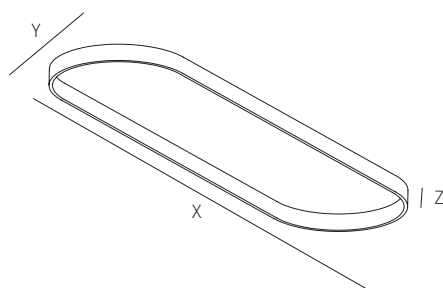

ES

Luminaria decorativa de suspensión. Cuerpo ultraplano de aluminio extruido calandrado. Fuente de iluminación LED externo. Barnizado con polvo epoxi anti-rayado. Difusor de policarbonato opal (código OP), microprismato UGR19 (código MP). Fourni con suspensiones de acero ajustables y cable de alimentación L=2m incluidos. Balasto externo incluido. Roseta electrificada no incluida, a pedir por separada.

EN

Decorative suspension lighting fitting. Extruded calendered aluminum ultra-flat body. External LED light source. Painted with scratch-resistant epoxy powders. Opal polycarbonate diffuser (code OP), microprismatic UGR 19 (code MP). Supplied complete with adjustable steel suspensions and power cable L = 2m. External driver included. Rose ceiling for electrical connection not included, to be ordered separately.

SOO ee BEAM ANGLE | DIMENSIONS

| Size | X [mm] | Y [mm] | Z [mm] | Kg |
|------|--------|--------|--------|-----|
| 01 | 1500 | 300 | 50 | 3,0 |
| 02 | 2000 | 400 | 50 | 4,0 |

Min and Max room temperature: -20°+45° C.