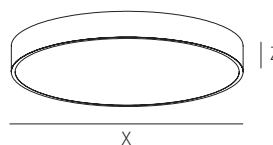

Min and Max room temperature: -20°+45° C.