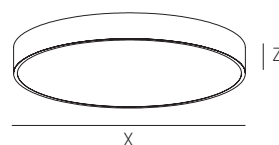

*Output flux with opal diffuser. With microprismatic diffuser + 10%

ROUND d STANDARD COLOUR SELECTION

● **WI** | White Irazu ● **BLL** | Black Lava

ROUND d ON REQUEST COLOUR SELECTION

● **BF** | Beige Futuna ● **SB** | Silver Bombalai ● **GK** | Gold Karkar
 ● **BL** | Bronze Lario ● **RR** | Rust Rame ● **BT** | Blue Telica

ROUND d BEAM ANGLE | DIMENSIONS

Size	X (mm)	Z (mm)	Kg
01	∅ 270	90	2,7
02	∅ 360	90	3,7
03	∅ 550	110	5,8
04	∅ 750	110	8,0

Min and Max room temperature: -20°+45° C.

ROUND ACCESSORIES

YKT35 + ○ COLOUR

Rose ceiling for brick installation ∅ 120 mm H 25 mm
 3 suspension cables, length: 2 mt.