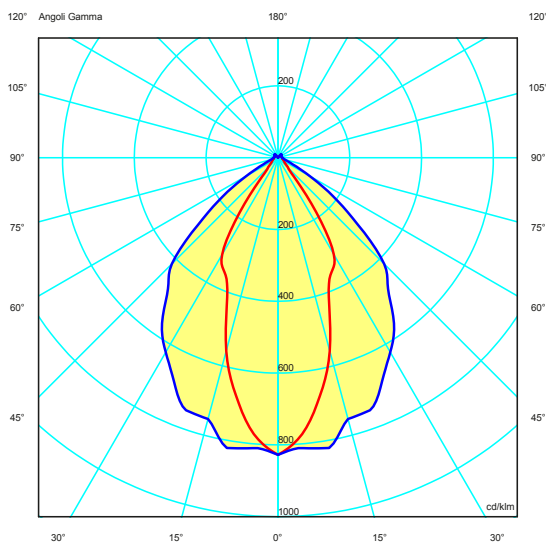

LED light source.

Direct light emission.

Not suitable for outdoor application.

Built in electronic driver CAE.

On request: dimmable DALI (code DL) PUSH DIM function (code PD) to be requested.

CURVA FOTOMETRICA/PHOTOMETRIC CURVE