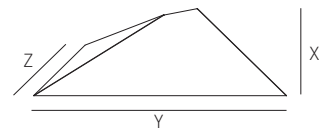

Min and Max room temperature: -20°+45° C.