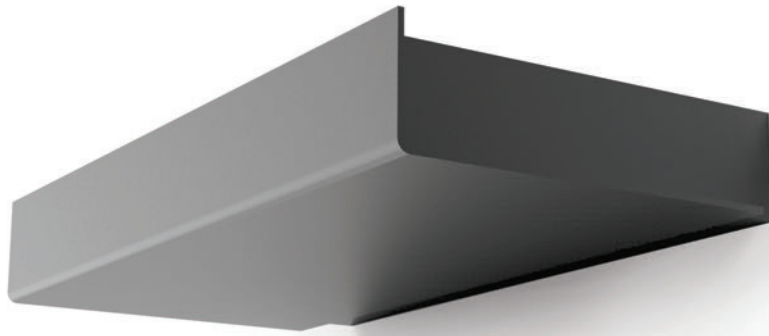

Dosi

Decorative wall mounted lighting fitting