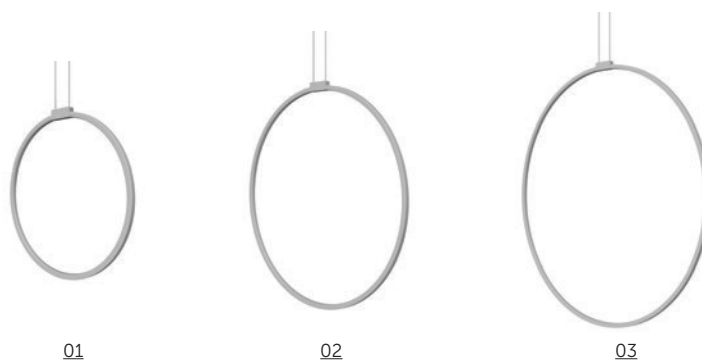

CIRCO 4000 K

Code	Size	Lumen Out	Watt Tot	K	Beam angle	Driver Type	Driver	Colour
YCI32N	01	2430	21	4000	D	ON/OFF	1	○
YCI48N	02	3630	31	4000	D	ON/OFF	1	○
YCI64N	03	4845	41	4000	D	ON/OFF	1	○

CIRCO 3000 K

Code	Size	Lumen Out	Watt Tot	K	Beam angle	Driver Type	Driver	Colour
YCI32W	01	2250	21	3000	D	ON/OFF	1	○
YCI48W	02	3360	31	3000	D	ON/OFF	1	○
YCI64W	03	4485	41	3000	D	ON/OFF	1	○

CIRCO STANDARD COLOUR SELECTION

● **WI** | White Irazu   ● **BLL** | Black Lava

CIRCO ON REQUEST COLOUR SELECTION

● **BF** | Beige Futuna   ● **SB** | Silver Bombalai   ● **GK** | Gold Karkar
● **BL** | Bronze Lario   ● **RR** | Rust Rame   ● **BT** | Blue Telica

CIRCO BEAM ANGLE | DIMENSIONS

Size	X [mm]	Y [mm]	Z [mm]	Kg
01	∅ 325	12	Max 2000	0,5
02	∅ 485	12	Max 2000	0,7
03	∅ 645	12	Max 2000	0,9

Min and Max room temperature: -20°+45° C.

CIRCO INSTALLATION FEATURES

Rose ceiling for brick installation ∅ 185 x 27 x H 67 mm
2 suspension cables, lenght: 2 mt included.