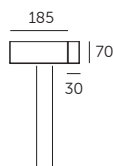

## CIRCO BEAM ANGLE | DIMENSIONS

Size	X [mm]	Y [mm]	Z [mm]	Kg
<b>01</b>	∅ 325	12	Max 2000	0,5
<b>02</b>	∅ 485	12	Max 2000	0,7
<b>03</b>	∅ 645	12	Max 2000	0,9

Min and Max room temperature: -20°+45° C.

## CIRCO INSTALLATION FEATURES

Rose ceiling for brick installation ∅ 185 x 27 x H 67 mm  
 2 suspension cables, lenght: 2 mt included.