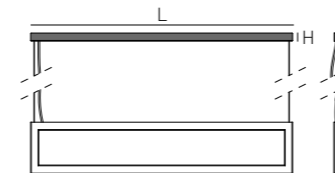

- SB | Silver Bombalai
- BL | Bronze Lario
- RR | Rust Rame
- BF | Beige Futuna
- WI | White Irazu
- GK | Gold Karkar
- BT | Blue Telica
- BLL | Black Lava

AQUADRO L BEAM ANGLE | DIMENSIONS

Size	X (mm)	Y (mm)	Z (mm)	Kg
01	1130	27	220	4,8
02	1530	27	220	6,2

AQUADRO L ACCESSORIES

INCLUDED

- Rose ceiling for brick installation
- Length (1130 mm - 1530 mm) | Height (45 mm)
- 2 suspension cables, length: 2 mt